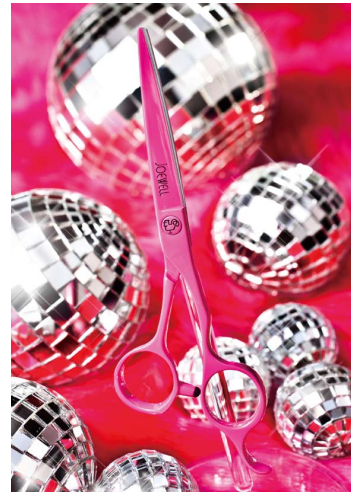

# JOEWELL®

C - SERIES  
COLOUR  
EXCELLENCE

JOEWELL®

C - SERIES  
C O L O U R  
E X C E L L E N C E

JOEWELL®

C-SERIES  
COLOUR  
EXCELLENCE

Joewell C525R (5.25")

Joewell C550R (5.5")

### Design:

The straight line of the handle, for the ring finger & the little finger, makes a more natural fit when you hold the scissors.  
New shaped semi-offset handle is designed to give optimum spacing, between the thumb and ring finger, when closed.